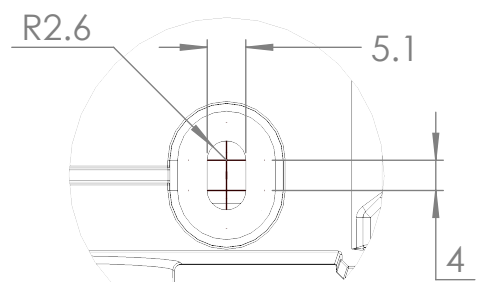

DETAIL A
 SCALE 1 : 1

DETAIL B
 SCALE 1 : 1

Dimensions in mm

victron energy
 BLUE POWER